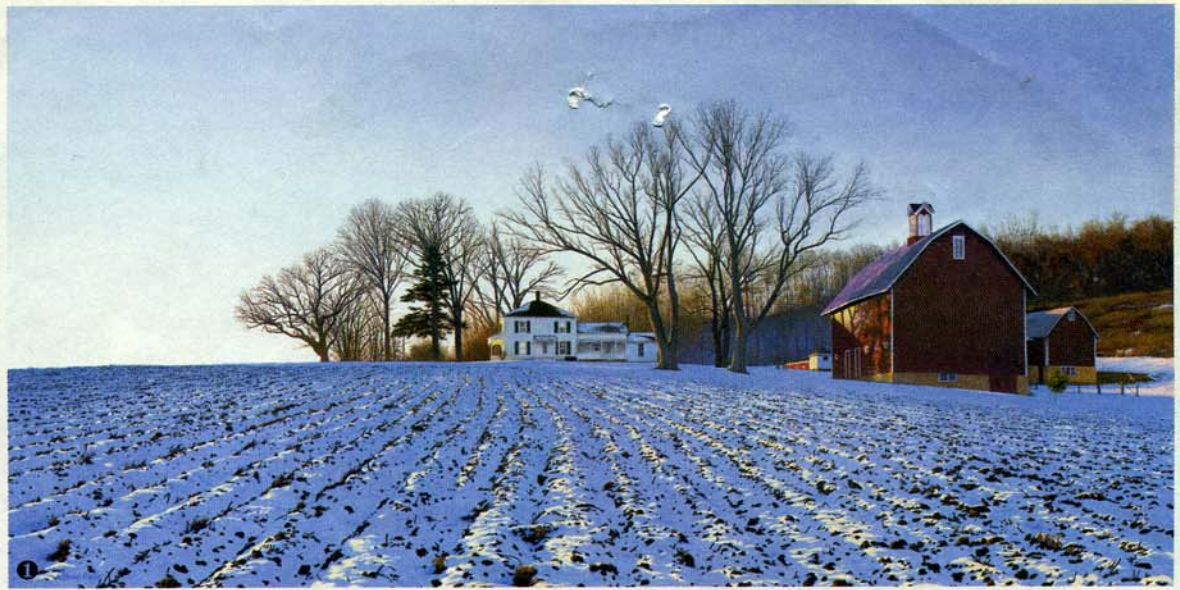

1 **Winter At the Donald Farm**, in a signed and numbered edition of 145, by Steven Kozar. It measures 17" x 8 1/4" and retails for $145. Available through Kozar Fine Art. For more information, call 608-437-6798 or visit www.stevenkozar.com. **Circle No. 401 on Reader Service Card** | **2** **Squares With Concentric Rings**, by Wassily Kandinsky, is a poster measuring 36" x 24". It retails for $15 from Portal Publishing. For more information, call 800-227-1720 or visit www.portalpub.com. **Circle No. 402 on Reader Service Card** | **3** **Contrasting Red**, by Ralf Bohnenkamp, is offered through PGM Art World. For information, e-mail andrea.kuborn@pgm-art-world.de. **Circle No. 403 on Reader Service Card** | **4** **Fruident** is an original vintage poster from 1930. It measures 9" x 13" and retails for $175. Available through the Ross Group. For more information, call 203-222-1525, fax 203-222-1580, e-mail sales@postergroup.com or visit www.postergroup.com. **Circle No. 404 on Reader Service Card** | **5** **Apple Topiary**, an original poster by Gamboa, measures 8" x 16" and retails for $15. Available through Wild Art Group, Inc. For more information, visit www.wildartgroup.com. **Circle No. 405 on Reader Service Card**