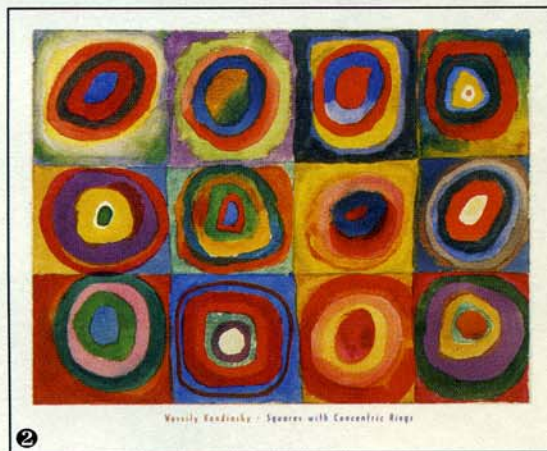

1 **Winter At the Donald Farm**, in a signed and numbered edition of 145, by Steven Kozar. It measures 17" x 8 1/4" and retails for $145. Available through Kozar Fine Art. For more information, call 608-437-6798 or visit www.stevenkozar.com. **Circle No. 401 on Reader Service Card** | **2** **Squares With Concentric Rings**, by Wassily Kandinsky, is a poster measuring 36" x 24". It retails for $15 from Portal Publishing. For more information, call 800-227-1720 or visit www.portalpub.com. **Circle No. 402 on Reader Service Card** | **3** **Contrasting Red**, by Ralf Bohnenkamp, is offered through PGM Art World. For information, e-mail andrea.kuborn@pgm-art-world.de. **Circle No. 403 on Reader Service Card** | **4** **Fruident** is an original vintage poster from 1930. It measures 9" x 13" and retails for $175. Available through the Ross Group. For more information, call 203-222-1525, fax 203-222-1580, e-mail sales@postergroup.com or visit www.postergroup.com. **Circle No. 404 on Reader Service Card** | **5** **Apple Topiary**, an original poster by Gamboa, measures 8" x 16" and retails for $15. Available through Wild Art Group, Inc. For more information, visit www.wildartgroup.com. **Circle No. 405 on Reader Service Card**